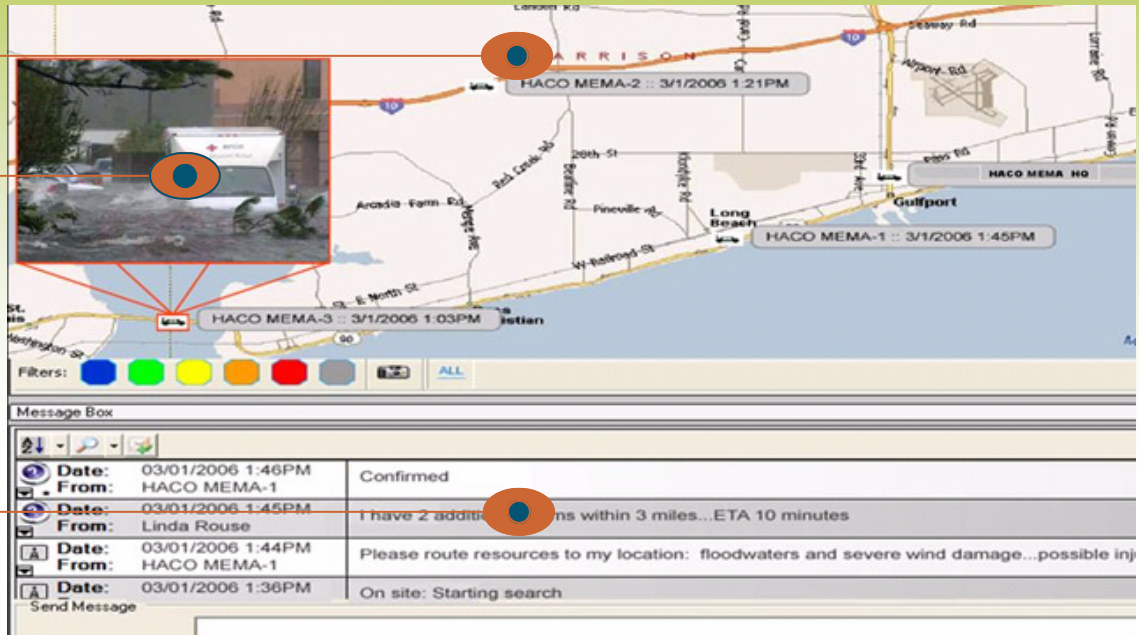

# Globalstar TracerLink Crisis Management System

## See the Big Picture

Satellite-based  
positioning

Photographic  
Reconnaissance

Instant  
Messaging

**Globalstar TracerLink CMS provides satellite-based positioning, tracking, fully encrypted two-way instant messaging and high-resolution photographic reconnaissance. The powerful combination of a robust TracerLink software backend and Globalstar's reliable satellite modem service ensures a complete crisis management system that is independent of local and regional terrestrial networks.**

- AES encrypted peer-to-peer instant messaging
- Satellite-based GPS personnel tracking and mapping
- Host to Mobile and Mobile to Mobile visibility and IM
- Interagency merged global view
- Encrypted photo compression and transmission
- Post-incident data with all positioning and messaging
- Instant vehicle-top deployment
- Durable, waterproof magnetic-mount casing
- 12V Vehicle power adapter
- External battery option
- Serial or USB laptop connectivity